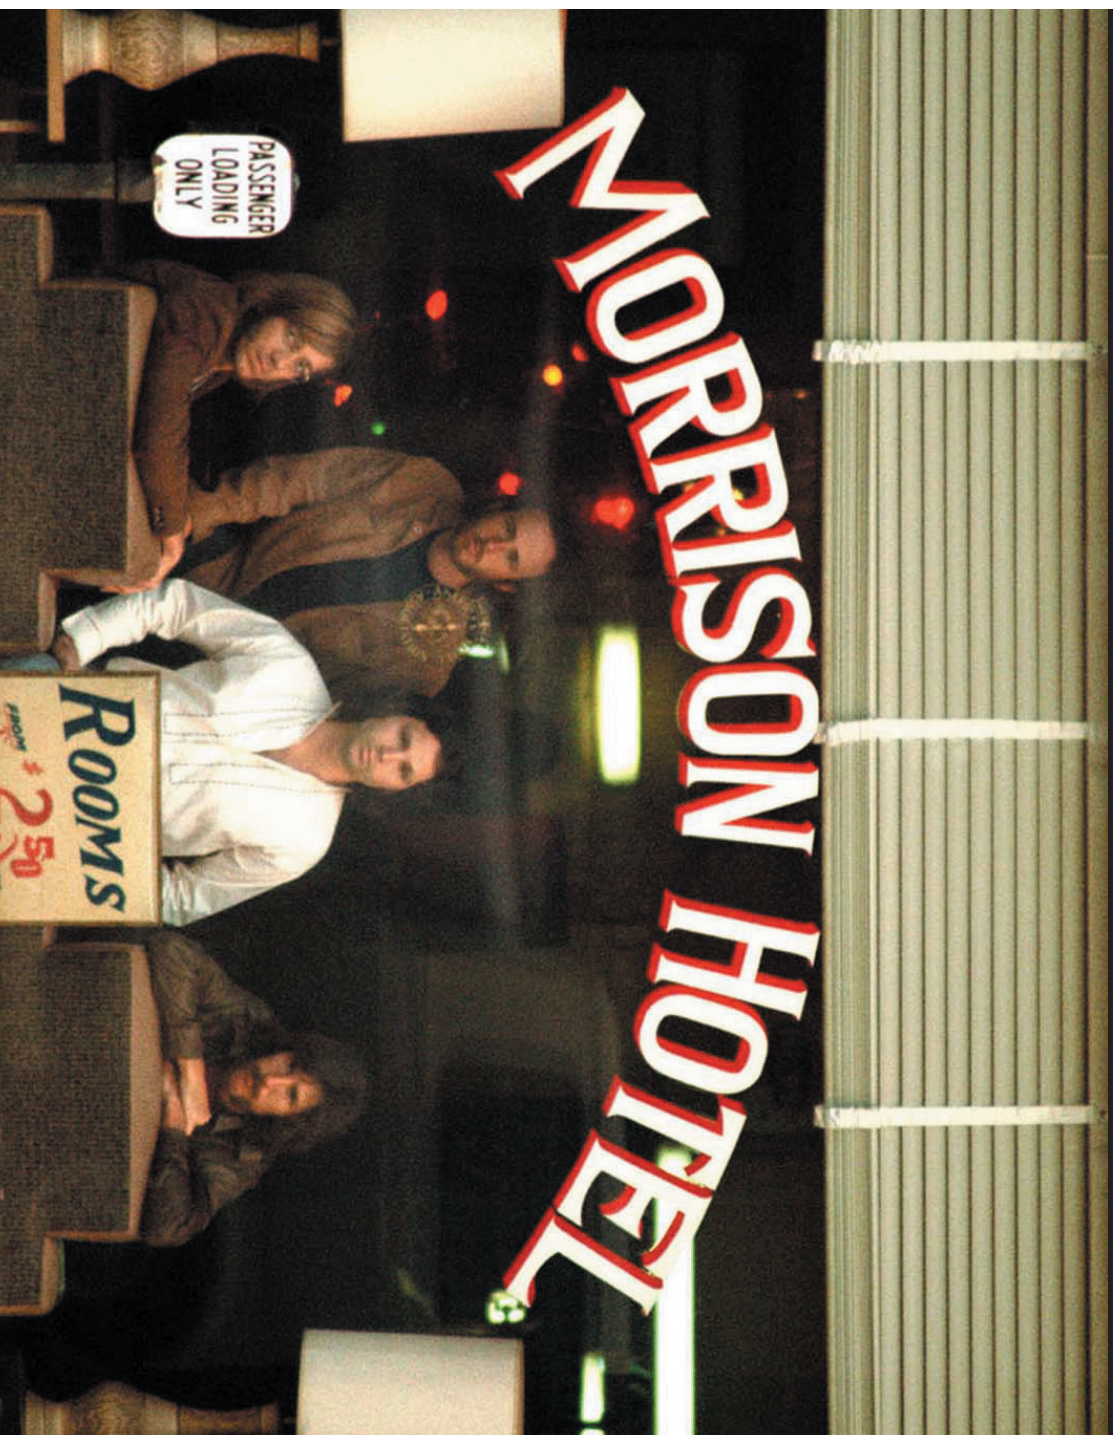

THE PHOTOGRAPHY OF HENRY DILTZ

*on exhibit*

FEBRUARY 5

*through*

APRIL 3, 2005

**ELVERHØJ**  
**MUSEUM**  
OF HISTORY & ART

T H E P H O T O G R A P H Y O F